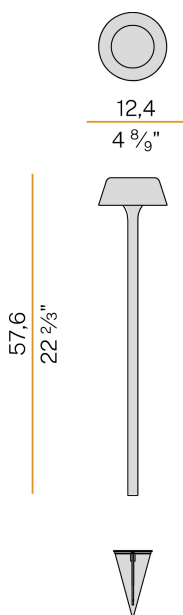

PANZERI

Firefly In The Sky

5V DC battery
PE07805.011.0514

 champagne

DIRECT
LIGHT

Data sheet

CODE	PE07805.011.0514
SYSTEM POWER CONSUMPTION	2W
EFFICACY	67lm/W
LIGHT SOURCE	LED
LIGHT SOURCE LIFETIME	L80 (B10) 70.000h
COLOUR TEMPERATURE	2700K Ra>90
LIGHT DISTRIBUTION	diffused
POWER SUPPLY	5V DC
ELECTRICAL CONFIGURATION	battery
NOMINAL LUMINOUS FLUX	273lm
LUMEN OUTPUT	134lm
EFFICIENCY	49.1%
WEIGHT	0.91 Kg
PROTECTION DEGREE	IP65
COLOUR TOLLERANCES	SDCM 3
PACKING DIMENSIONS (CM)	14,0 x 63,0 x 12,5

Floor lighting fixture for outdoor spaces, with direct light emission. Galvanized sheet metal peg for ground fixing in polyacrylic paint. Body in brass and aluminium in white, champagne, mat black, bronze or titanium polyacrylic paint. Removable head with magnetic fastening, in die-cast aluminium with polyacrylic paint. Silicone gaskets. Modelled acrylic diffuser with mat finish and serigraphy. Stainless steel screws. Push-button to adjust luminosity according to 5 levels of visual comfort. Battery status indicator integrated into the head. Equipped with Li-Po battery USB-C rechargeable, with up to 6 hours life at 100% of light emission and up to 24 hours life at 25%. Equipped with battery charger with USB-C connector and adapter plug.

Technical drawing

Polar diagram

PANZERI

Firefly In The Sky

Accessories / fixing

XM07800.201.0099

Stainless steel anti-theft accessories kit.