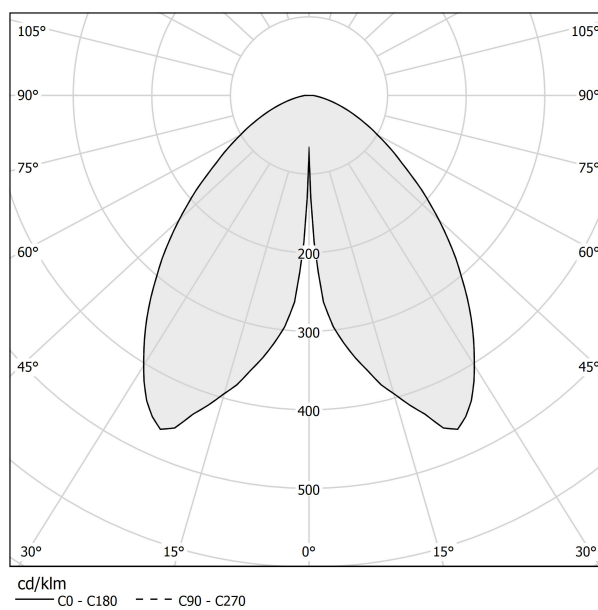

Polar diagram